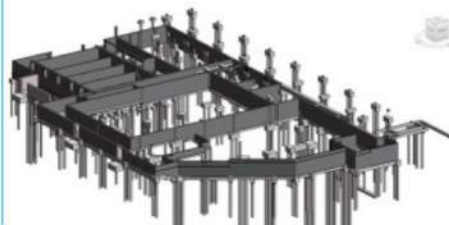

OCT '24-FEB '25
PRECAST STRUCTURAL STEEL

NOV '25-MAR '26
RENOVATION

MAR '26
PROJECT COMPLETE

APR-MAY '24
BUILDING DEMO

AUG-OCT '24
FOUNDATIONS

OCT 31 '25
POOL COMPLETE

Construction Update January

A lot of activity on the jobsite through the holidays and January. Our main focus was completing the steel structure, install precast stadia seating, and begin pouring the east elevated slabs. The pool walls and gutters continue to progress as we prepare for the arrival of the Myrtha pool package. Interior metal stud framing and cmu walls have started on Level 1 east which make up the locker rooms.

2/5/2025 Temp enclosure below level 3 and forming intermediate steps on the stadia seating.

TACKarchitects