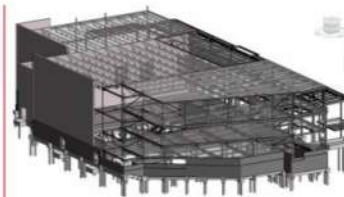

OCT '24-FEB '25
PRECAST STRUCTURAL STEEL

NOV '25-MAR '26
RENOVATION

MAR '26
PROJECT COMPLETE

APR-MAY '24
BUILDING DEMO

AUG-OCT '24
FOUNDATIONS

OCT 31 '25
POOL COMPLETE

Construction Update January

A lot of activity on the jobsite through the holidays and January. Our main focus was completing the steel structure, install precast stadia seating, and begin pouring the east elevated slabs. The pool walls and gutters continue to progress as we prepare for the arrival of the Myrtha pool package. Interior metal stud framing and cmu walls have started on Level 1 east which make up the locker rooms.